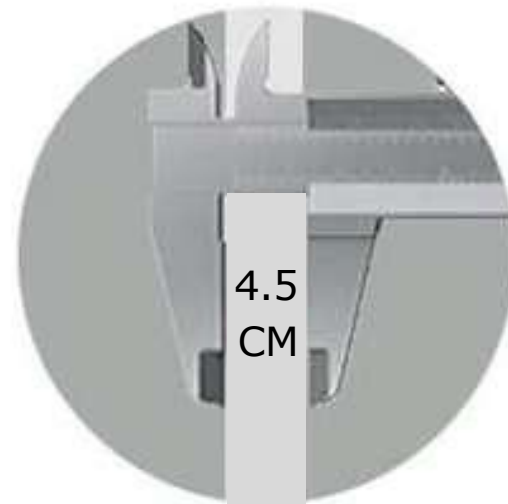

EASY CLEAN

WATERPROOF

FIRE RETARDENT THICK DOOR

LIFETIME WARRANTY
FOR WATER AND
DAMAGED FROM
WATER